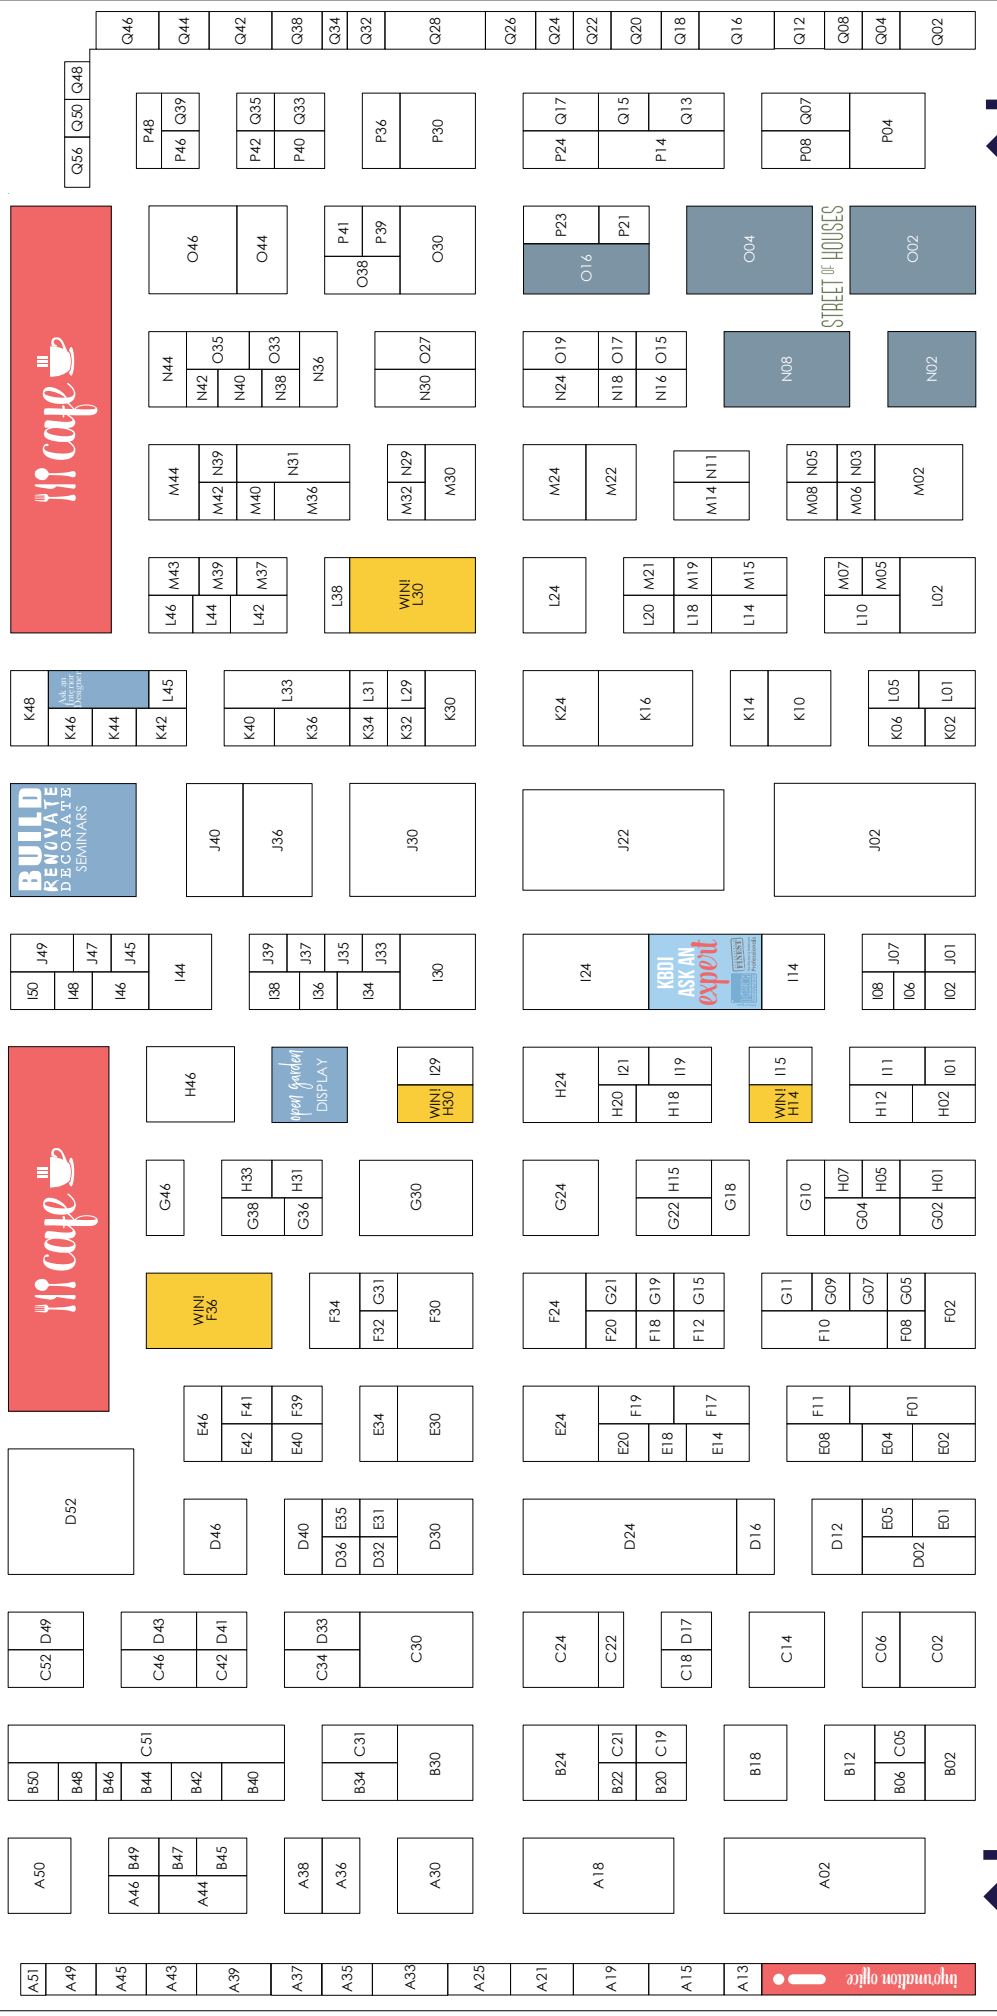

SHOW *map*

THURSDAY 16 - SUNDAY 19 AUGUST 2018
MELBOURNE HOME SHOW.COM.AU

ENTRY / EXIT

prize registration zone

prize registration zone

ENTRY / EXIT

DON'T FORGET TO SCAN YOUR TICKET AT EXHIBITOR STANDS FOR MORE INFORMATION