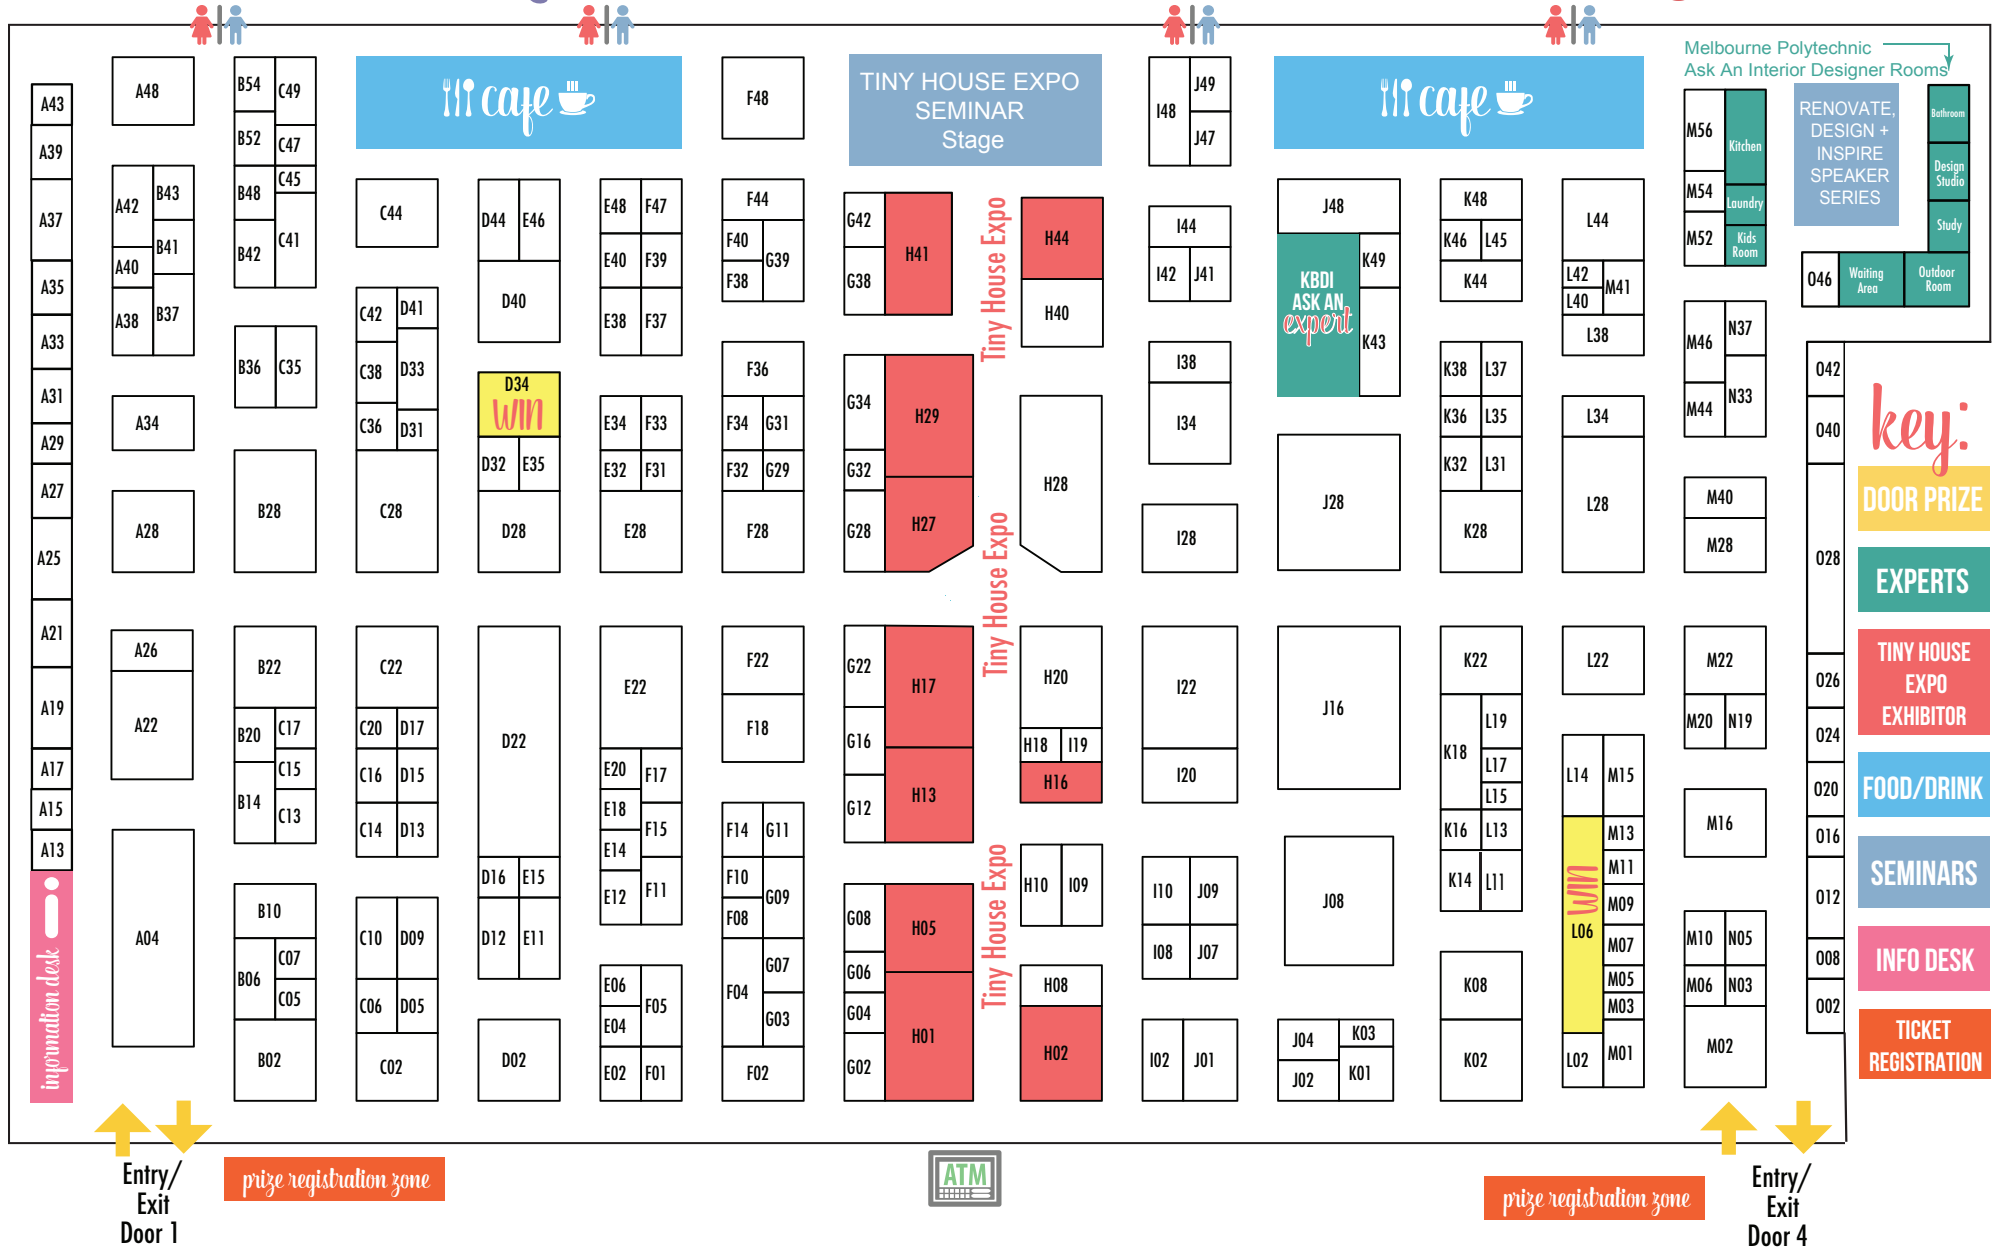

# SHOWmap

FRIDAY 16 - SUNDAY 18 AUGUST 2019  
MELBOURNEHOMESHOW.COM.AU

@MELBOURNEHOMESHOW

Melbourne Polytechnic  
Ask An Interior Designer Rooms

- key:**
- DOOR PRIZE
  - EXPERTS
  - TINY HOUSE EXPO EXHIBITOR
  - FOOD/DRINK
  - SEMINARS
  - INFO DESK
  - TICKET REGISTRATION

Entry/Exit Door 1

prize registration zone

prize registration zone

Entry/Exit Door 4